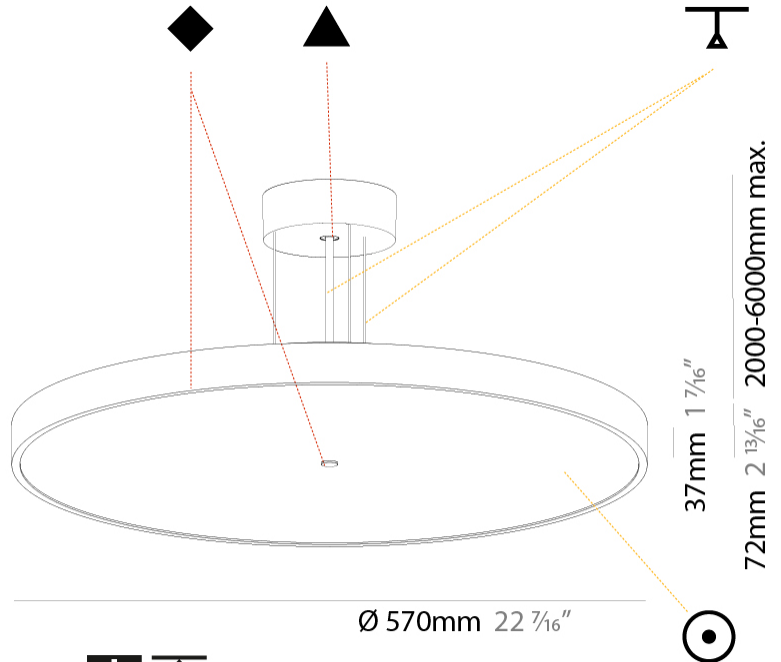

GENERAL

Series: Sign Diva
Subseries: Sign Diva
Partner: Prolicht
Division: Architectural
Installation: Suspension
Product Type: Pendant
Mounting Location: Ceiling
Light Distribution: Direct

PHYSICAL

Shape: Round
Diameter (mm): 570
Diameter (in): 22 7/16
Height (mm): 72
Height (in): 2 13/16
Max. Overall Height (mm): 6072
Max. Overall Height (in): 239 1/16
Weight (kg): 7.802
Weight (lbs): 17.2

Diffuser: PMMA - Opal / Micro-Prism / Sparkling Secret / Vintage Industrial with Shine Ring
Fixture Finish: SSR / BKV / CWI / CRY / HAB / UFT / ITA / RUA / FTG / MYG / LOD / PUS / FRO / FUP / KIA / POP / BLS / SPG / MEY / GOH / CHC / COM / ABZ / JAG / OBR / MOS / ROR
Fixture Material: PMMA / Extruded Aluminum / Steel
Cable Details: 2000mm or 6000mm Transparent Cable

ELECTRICAL

Lamp Type: LED (Zhaga Standard)
Input Wattage (W): 58.3
Total Output Wattage (W): 53
Dimming: Tri-Mode (Non-Dimming and Phase Dimming (120Vac only) and 0-10V Dimming)
Driver Included: Yes
Driver Location: Integrated
Driver Type: Constant Current - Universal
Driver Class: Class 2
Input Voltage (V): 120 - 277
Constant Current (MA): 350

LED

Color Temperature (°K): 2700 / 3000 / 3500 / 4000
Max. Delivered Lumen (lm): 5060 / 6120 / 6233 / 6360
CRI: >90 CRI
Lamp Life (hrs): 50000

OPTICAL

RATINGS AND CERTIFICATIONS

Certified By: Certified for North American Standards
IP rating: IP20

PROJECT
TYPE
SPECIFIER
QUANTITY
DATE